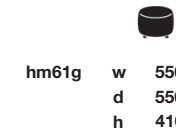

hm61

Hitch Mylius Limited

Alma House
301 Alma Road
Enfield
Middlesex EN3 7BB
England

T +44 (0)20 8443 2616
F +44 (0)20 8443 2617
E sales@hitchmylius.co.uk