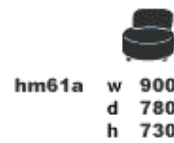

hitch|mylius

hm61

hm61

Hitch Mylius Limited

Alma House
301 Alma Road
Enfield
Middlesex EN3 7BB
England

T +44 (0)20 8443 2616
F +44 (0)20 8443 2617
E sales@hitchmylius.co.uk

Designed for his award-winning Oyster House, Nigel Coates' 'Oxo' seating system is based on two complementary forms that can be used together to create dynamic and flexible arrangements, or as individual seats. A chaise longue, small pouffe and side table complete the range. Available in a wide range of fabrics and leathers, backs and seats can also be upholstered in contrasting fabrics. Frames are of beech and preformed ply with elastic webbed seats, upholstered in graded CMHR foams with a dacron wrap. Seat height 410mm

coffee table **hm20l** used
as a link between seats

hm61e side table

hm61f chaise longue
and **hm61g** pouffe