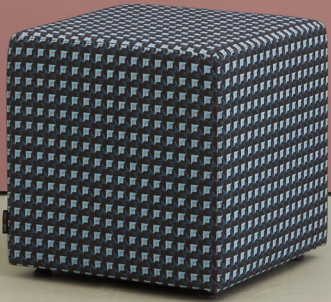

hm51 Area

The hm51 Area collection of beautifully crafted stools and benches offers flexible seating for any space, whether scattered in multiples or combined with other products from our range.

In heights to complement tables and desks, lounge and breakout spaces and a low version for schools, colleges and younger users, the range can be specified in an extensive choice of fabrics, vinyls and leathers.

Power and data modules can be integrated and bespoke sizes are available.

We offer Fast Track options - 10 working day lead time - on the Area cube and drum stool.

For more information, [click here](#).

hm51a, a2, b1, b2, c and d

take note.

1

hm51a cube stool

hm51a1 high cube stool

hm51a2 low cube stool

hm51b drum stool

hm51b1 high drum stool