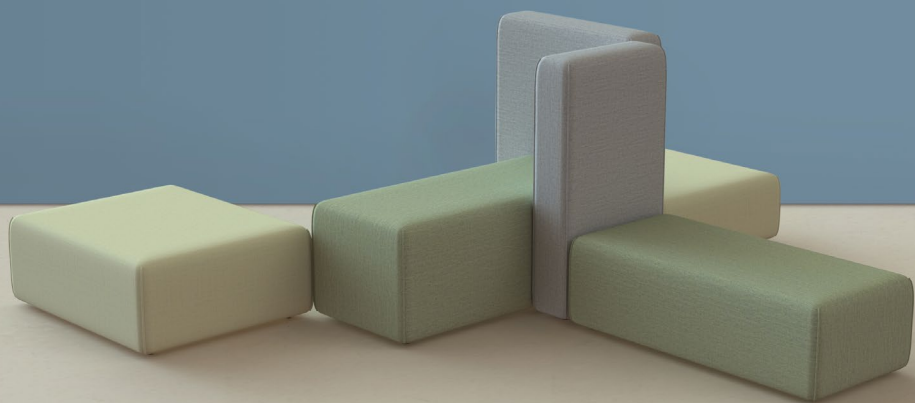

playful and limitless in combination, hm**53** Cuba
is ideal for both public and private spaces.