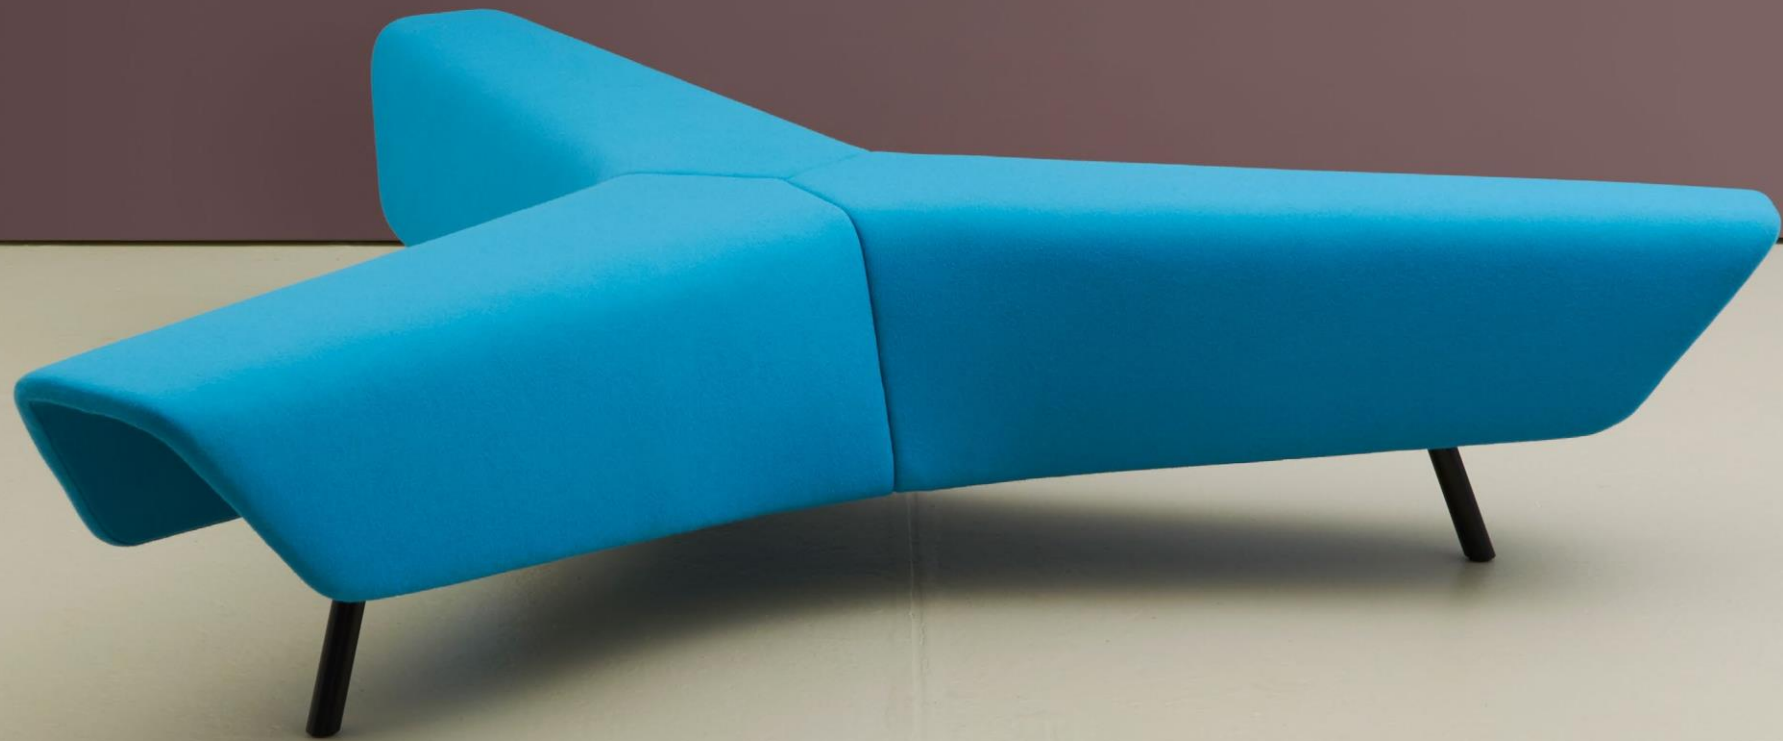

hm83a special Star benches and 83b link elements

T 612.605.9664
hitchmylius.design
care@hitchmylius.design
729 North Washington Ave.
Minneapolis MN 55401